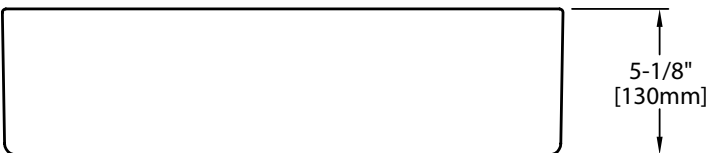

DSE-VCV03
 PORCELAIN VESSEL SINK

ADA
 Compliant

Style:

- Vitreous China Vessel
- Single Bowl
- Rectangle

Material:

- Vitreous China

Size:

- Overall: 19-5/8" x 15-1/8" x 5-1/8"