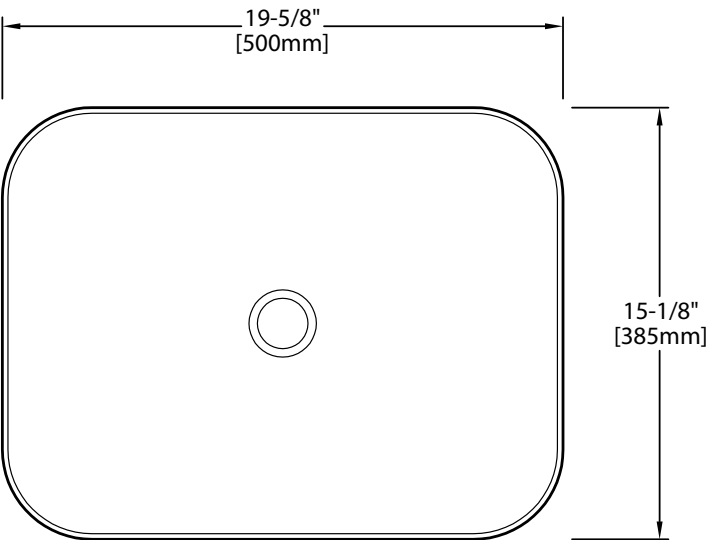

DSE-VCV03
 PORCELAIN VESSEL SINK

ADA
 Compliant

Style:

- Vitreous China Vessel
- Single Bowl
- Rectangle

Material:

- Vitreous China

Size:

- Overall: 19-5/8" x 15-1/8" x 5-1/8"